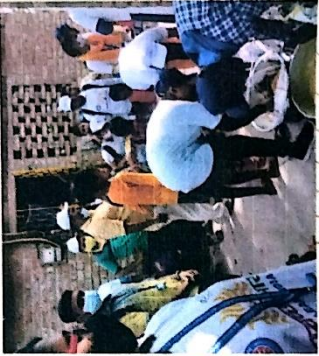

Berhampore, West Bengal, India
2019/20, Chitra Rajan Das Rd, near Prithi Envy, Bahmagar, Opp Bazar, Berhampore, West Bengal 742101, India
Lat: 24.605222°
Long: 88.387877°
24/09/22 09:18 PM

PRINCIPAL
Berhampore College
Berhampore, Murshidabad
742101

Best practice that is successfully implemented by the Institution as per NAAC format provided in the Manual.